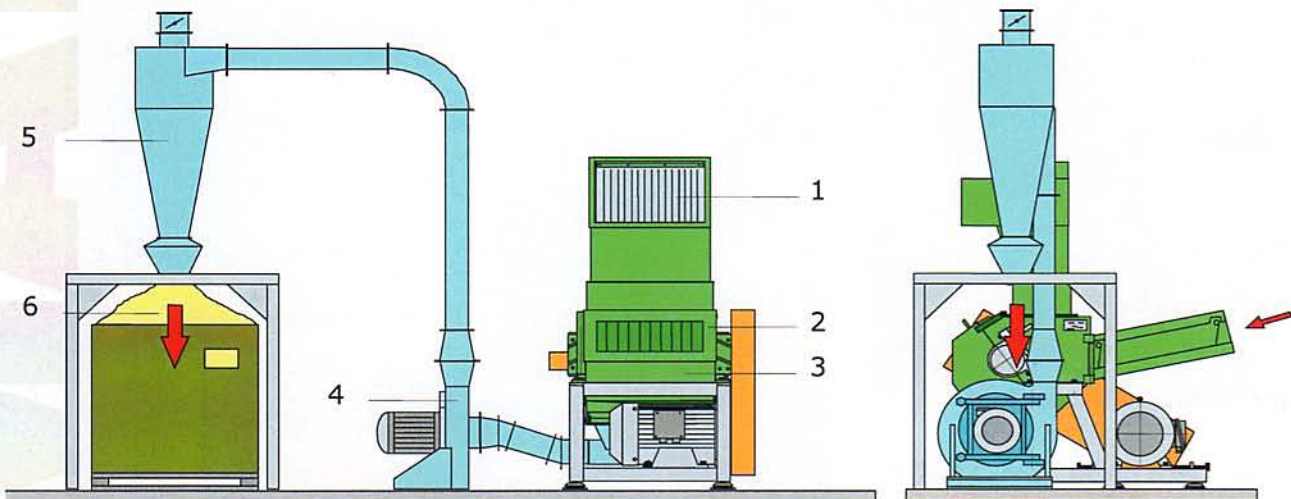

Economical Solutions for the Profile Industry

Method of operation

Full length profiles are fed nearly horizontally through a sound insulated feed chute. This material feed chute is hinged for easy and quick cleaning. It can be easily fed by hand at a convenient height for the operator. The rotor catches the profiles and pulls them automatically into the cutting chamber. The size of the granules is determined by the screen mesh size chosen by the customer.

The granules are evacuated and can be collected underneath the cyclone or transported directly into a silo for further processing.

1. Feed chute for short profile pieces
2. Feed chute for long profiles
3. Profile Shredder
4. Fan
5. Cyclone
6. Storage bin for granules

Technical Data

Type	PSP	400 x 500	500 x 700
Infeed opening	mm x mm	185 x 460	245 x 650
Rotor diameter	mm	400	500
Rotor type		SW 8	SW 8
Motor	kW	37 - 55	45 - 75
Throughput rate*	kg/h	400 - 1250	600 - 1500
Weight	kg	1250	2700
Dimensions	Length	mm	2400
	Depth	mm	2500
	Height	mm	2600

*Throughput rate based on a screen with a hole size of 8 mm round.

PALLMANN

Maschinenfabrik GmbH & Co.KG.
Wolfslochstrasse 51 Postfach 1652
66482 Zweibrücken Germany
Tel: +49-6332-802-0 Fax: +49-6332-802-521
E-mail: plast-chem@pallmann-online.de

<http://www.pallmann.de>